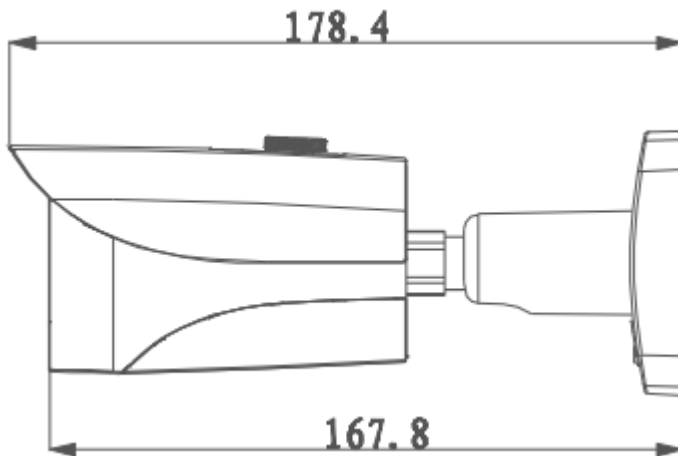

DH-IPC-HFW4800E

Technical Specifications

Model	DH-IPC-HFW4800E	
Camera		
Image Sensor	1/2.3" 4K progressive scan CMOS	
Effective Pixels	3840(H)x2160(V)	
Scanning System	Progressive	
Electronic Shutter Speed	Auto/Manual, 1/3(4)~1/10000s	
Min. Illumination	0.1Lux/F1.6 (Color), 0Lux/F1.6(IR on)	
S/N Ratio	More than 50dB	
Video Output	N/A	
Camera Features		
Max. IR LEDs Length	30m	
Day/Night	Auto(ICR)/Color/B/W	
Backlight Compensation	BLC / HLC / DWDR	
White Balance	Auto/Manual	
Gain Control	Auto/Manual	
Noise Reduction	3D	
Privacy Masking	Up to 4 areas	
Lens		
Focal Length	4mm	
Max Aperture	F1.6	
Focus Control	Manual	
Angle of View	H:80°	
Lens Type	Fixed lens	
Mount Type	Board-in Type	
Video		
Compression	H.264/ MJPEG	
Resolution	4K(3840×2160)3M(2048×1536)/1080P(1920×1080) / 720P(1280×720) /D1(704×576/704×480) / CIF(352×288/352×240)	
Frame Rate	Main Stream	4K(1~7fps)/3M/1080P/ (1 ~ 25/30fps)
	Sub Stream	D1/CIF(1 ~ 25/30fps)
Bit Rate	H.264: 20K ~ 16Mbps	
Audio		
Compression	N/A	
Interface	N/A	
Network		
Ethernet	RJ-45 (10/100Base-T)	
Wi-Fi	N/A	
Protocol	IPv4/IPv6, HTTP, HTTPS, SSL, TCP/IP, UDP, UPnP, ICMP, IGMP, SNMP, RTSP, RTP, SMTP, NTP, DHCP, DNS, PPPOE, DDNS, FTP, IP Filter, QoS, Bonjour	
Compatibility	ONVIF,PSIA,CGI	
Max. User Access	20users	

DH-IPC-HFW4800E

Smart Phone	iPhone, iPad, Android, Windows Phone
Auxiliary Interface	
Memory Slot	N/A
RS485	N/A
Alarm	N/A
PIR Sensor Range	N/A
General	
Power Supply	DC12V, PoE (802.3af)
Power Consumption	<7.5W
Working Environment	-30°C~+60°C, Less than 95% RH
Ingress Protection	IP66
Vandal Resistance	N/A
Dimensions	168.1mm×66mm×58.4mm Now: 178.4mm×70mm×69.9mm
Weight	528g(683.4g with packaging)

DH-IPC-HFW4800E

Dimensions (mm)

Now:

Accessories (optional)

PFA121	PFA152	PFA151

Dahua Technology Co., Ltd.

1199 BinAn Road, Binjiang District, Hangzhou, China

DH-IPC-HFW4800E