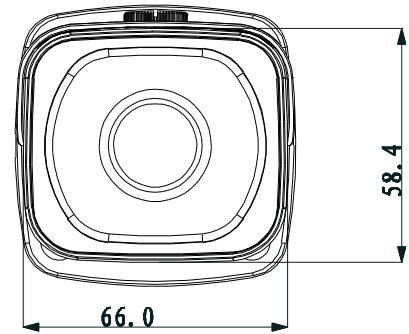

DH-IPC-HFW4800E

Dimensions (mm)