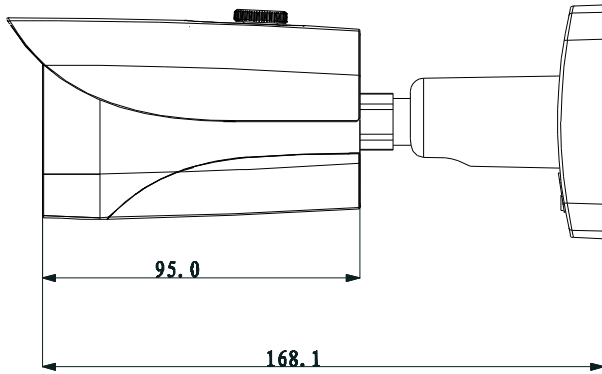

DH-IPC-HFW4800E

Dimensions (mm)