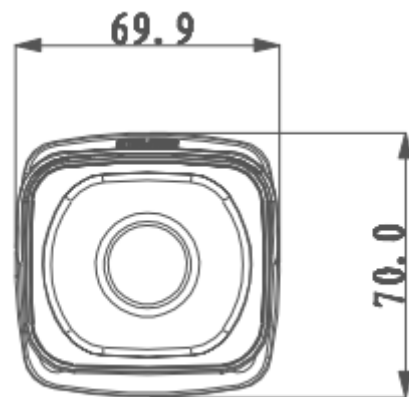

DH-IPC-HFW4800E

Technical Specifications

Model	DH-IPC-HFW4800E	
Camera		
Image Sensor	1/2.3" 4K progressive scan CMOS	
Effective Pixels	3840(H)x2160(V)	
Scanning System	Progressive	
Electronic Shutter Speed	Auto/Manual, 1/3(4)~1/10000s	
Min. Illumination	0.1Lux/F1.6 (Color), 0Lux/F1.6(IR on)	
S/N Ratio	More than 50dB	
Video Output	N/A	
Camera Features		
Max. IR LEDs Length	30m	
Day/Night	Auto(ICR)/Color/B/W	
Backlight Compensation	BLC / HLC / DWDR	
White Balance	Auto/Manual	
Gain Control	Auto/Manual	
Noise Reduction	3D	
Privacy Masking	Up to 4 areas	
Lens		
Focal Length	4mm	
Max Aperture	F1.6	
Focus Control	Manual	
Angle of View	H:80°	
Lens Type	Fixed lens	
Mount Type	Board-in Type	
Video		
Compression	H.264/ MJPEG	
Resolution	4K(3840×2160)3M(2048×1536)/1080P(1920×1080) / 720P(1280×720) /D1(704×576/704×480) / CIF(352×288/352×240)	
Frame Rate	Main Stream	4K(1~7fps)/3M/1080P/ (1 ~ 25/30fps)
	Sub Stream	D1/CIF(1 ~ 25/30fps)
Bit Rate	H.264: 20K ~ 16Mbps	
Audio		
Compression	N/A	
Interface	N/A	
Network		
Ethernet	RJ-45 (10/100Base-T)	
Wi-Fi	N/A	
Protocol	IPv4/IPv6, HTTP, HTTPS, SSL, TCP/IP, UDP, UPnP, ICMP, IGMP, SNMP, RTSP, RTP, SMTP, NTP, DHCP, DNS, PPPOE, DDNS, FTP, IP Filter, QoS, Bonjour	
Compatibility	ONVIF,PSIA,CGI	
Max. User Access	20users	

DH-IPC-HFW4800E

Smart Phone	iPhone, iPad, Android, Windows Phone
Auxiliary Interface	
Memory Slot	N/A
RS485	N/A
Alarm	N/A
PIR Sensor Range	N/A
General	
Power Supply	DC12V, PoE (802.3af)
Power Consumption	<7.5W
Working Environment	-30°C~+60°C, Less than 95% RH
Ingress Protection	IP66
Vandal Resistance	N/A
Dimensions	168.1mm×66mm×58.4mm Now: 178.4mm×70mm×69.9mm
Weight	528g(683.4g with packaging)

DH-IPC-HFW4800E

Dimensions (mm)

Now:

Accessories (optional)

PFA121	PFA152	PFA151

Dahua Technology Co., Ltd.

1199 BinAn Road, Binjiang District, Hangzhou, China

DH-IPC-HFW4800E