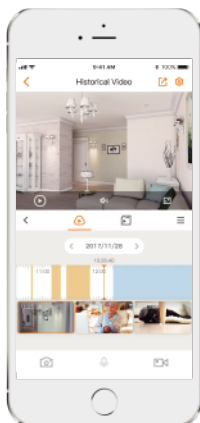

Wi-Fi Connection

IEEE802.11b/g/n(2.4GHz)

Stay close with what you care

With Cloud service, you will have access to what you care as long as Internet is available. You can record daily or motion videos on Cloud and play back anytime anywhere.